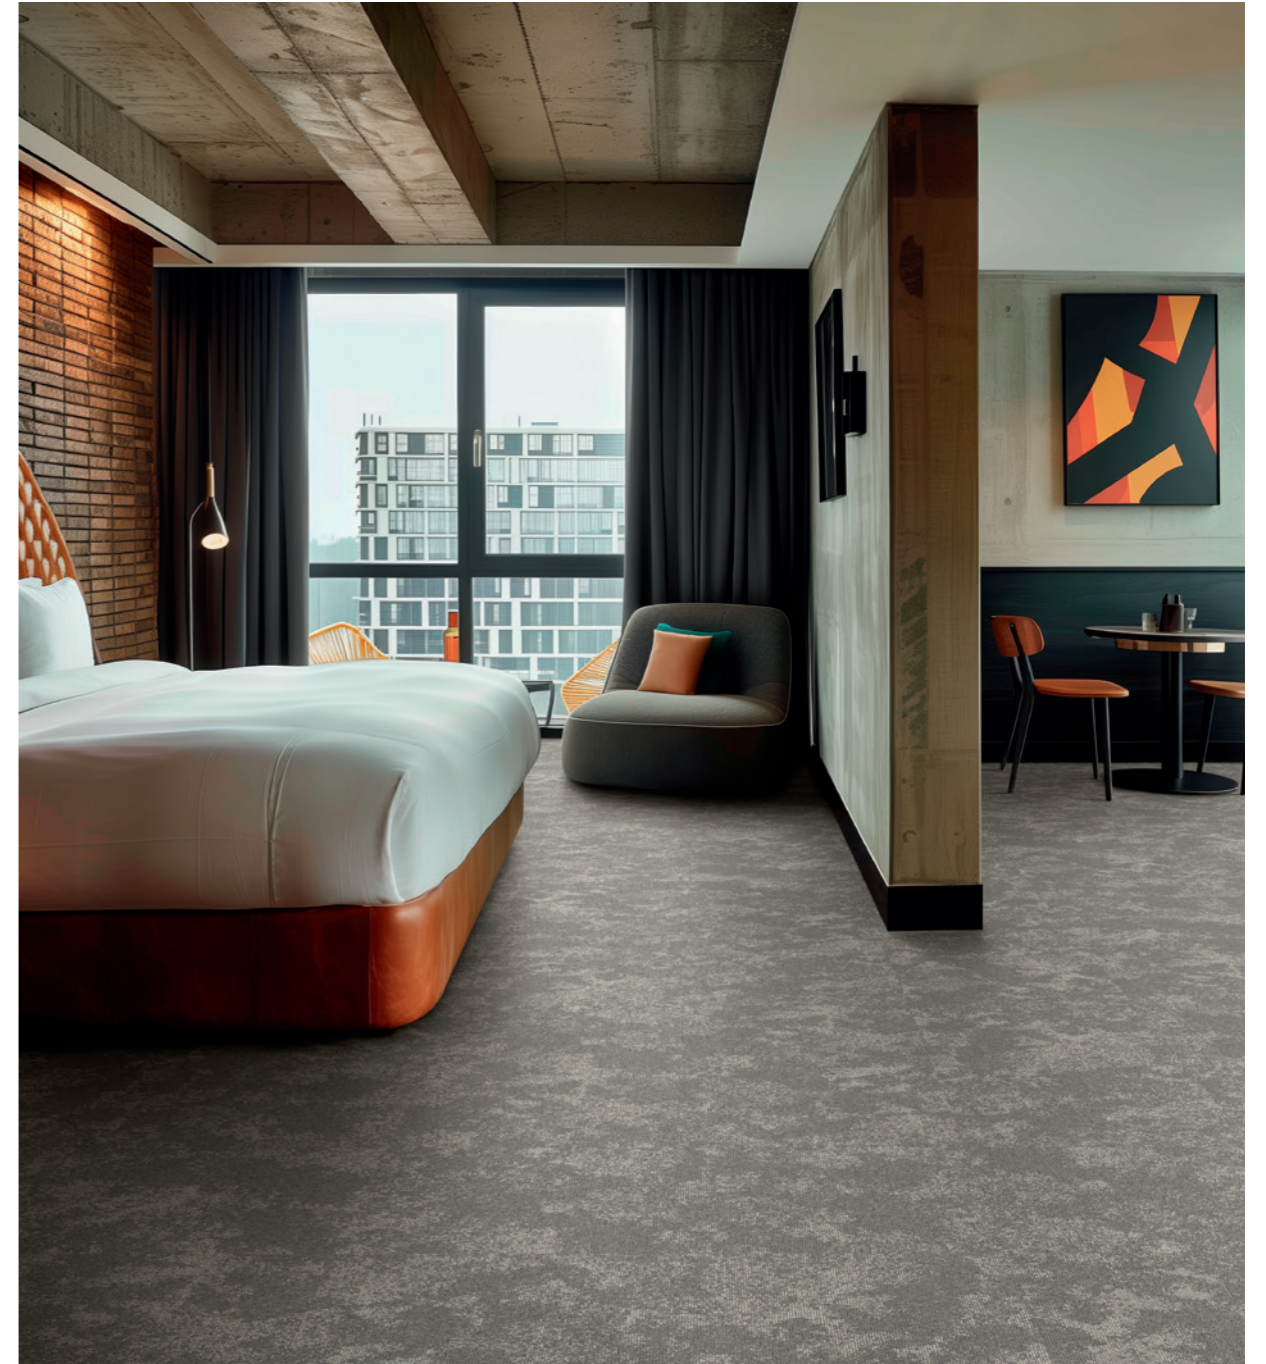

Lunar
Astral Blue 07413 | LRV 10.01

Creation 55
0347 Ballerina | LRV 28.4

Lunar
Celestial Peach 07410 | LRV 9.70

Creation 55
0850 Cedar Brown | LRV 21.3

Lunar
Moretus 07402 | LRV 15.92

Creation 55
1283 Urban Street Light | LRV 42.3