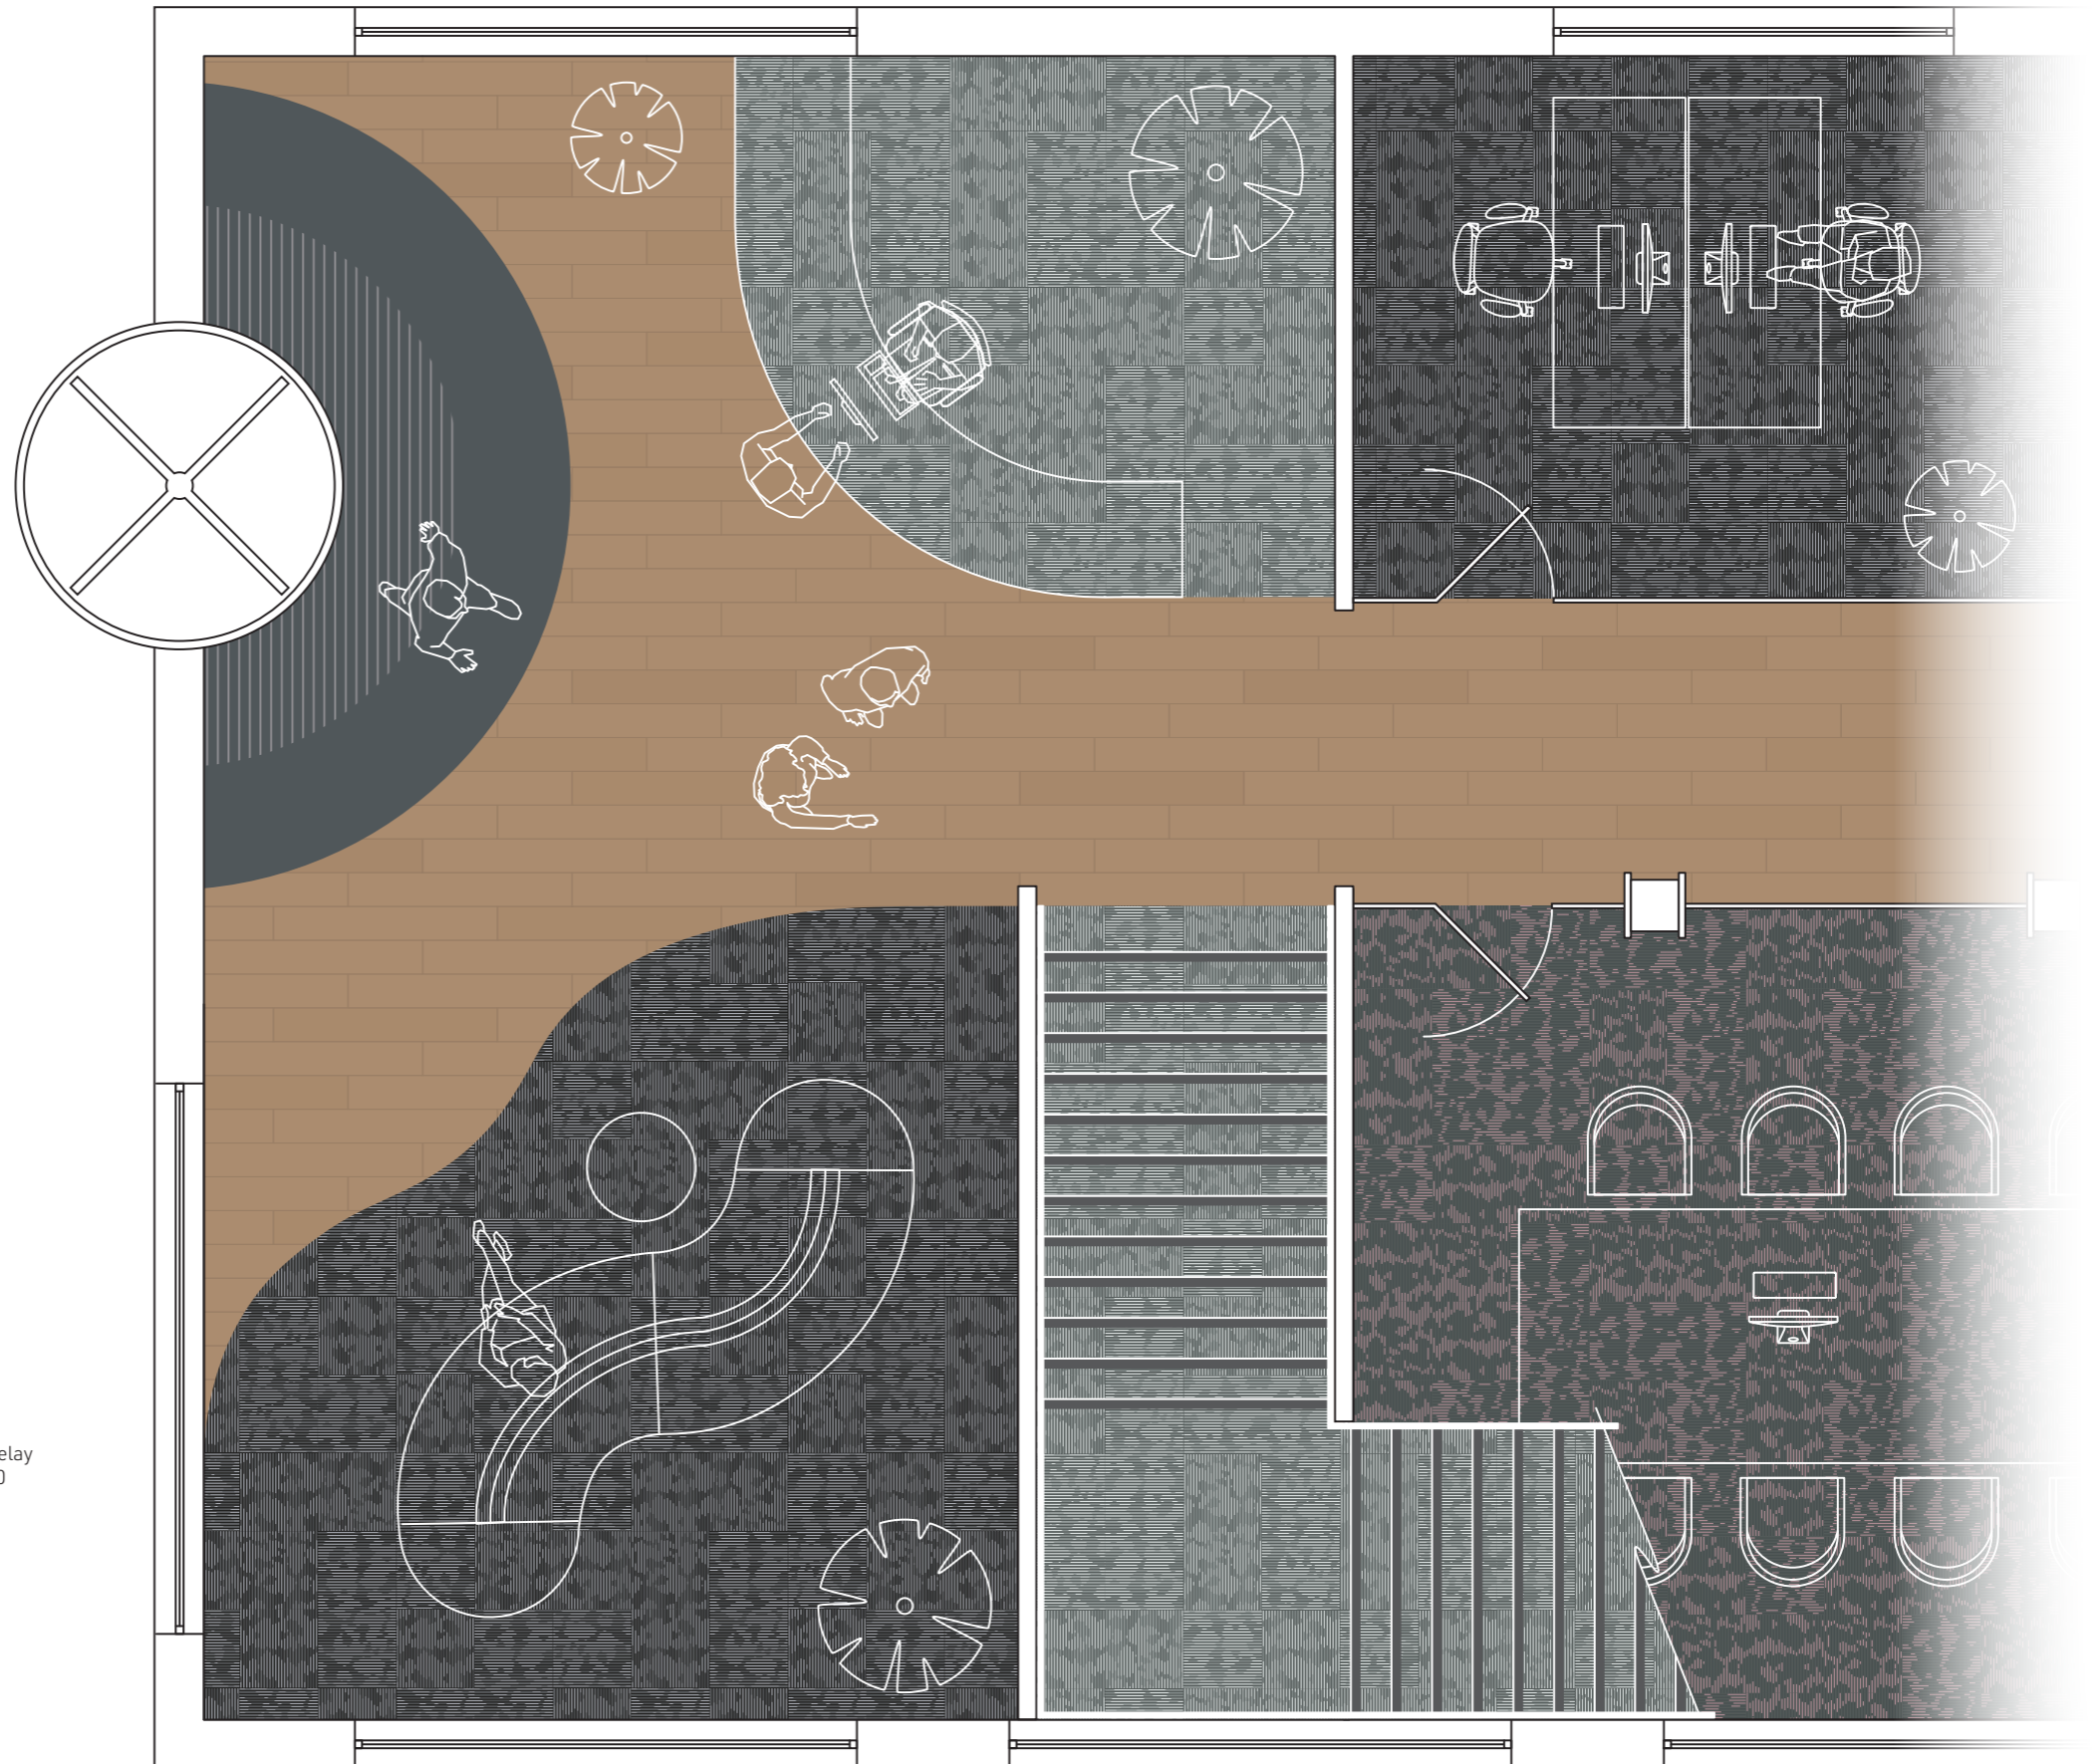

Floor Plan Design Service

Our FREE floor plan design service offers a bespoke design scheme tailored to your specific budget and requirements.

Our in-house Creative Design Team utilises your CAD drawings to create a coordinated floor scheme using a combination of products from Gerflor & Gradus' portfolio, including carpets, LVT, resilient flooring, safety flooring, barrier matting and stair edgings.

The service aims to provide solutions that are not only aesthetically pleasing but also meet the latest guidance on performance and durability.

Contact our Technical Support Team to find out more on 01625 428922.

	Lunar Rook 07405		Creation 55 Looselay Tamo Dainty 1560
	Lunar Picard 07406		Esplanade 5000 Cuckoo
	Lunar Cosmic Pink 07409		Boulevard 5000 Cuckoo